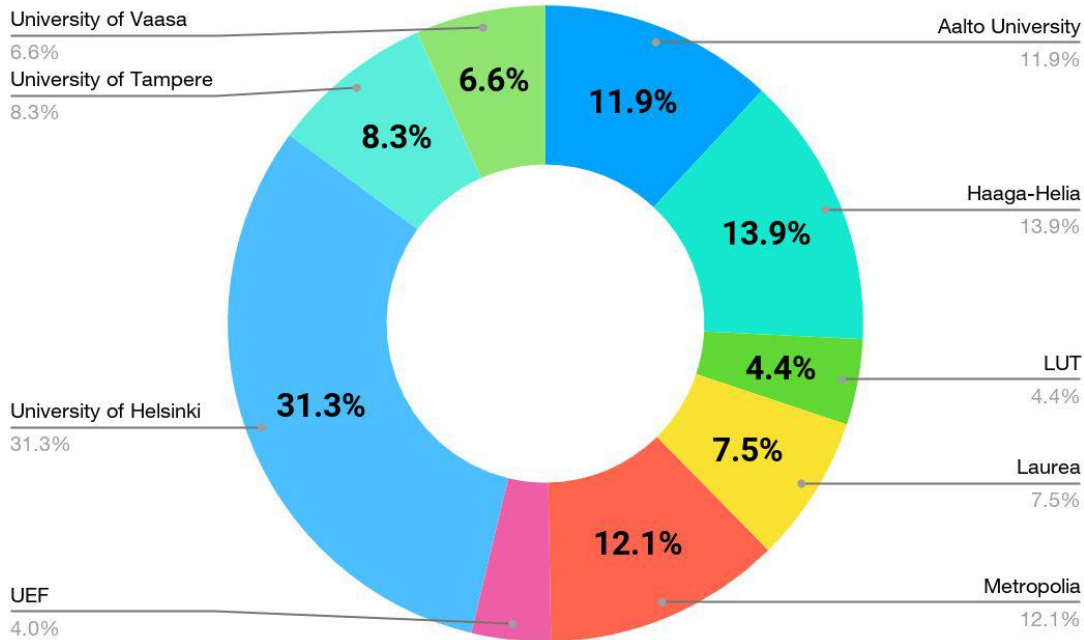

Visitor data

Contact Forum
Virtual event 2021

3079 visitors!

University students and graduates

36th CF event

1st time as
virtual event

50
exhibitors

CF
CONTACT FORUM

Degree completion

Students and graduates ratio in the event

Degree completion

Visitors' degree completion in %

1. Bachelor (50,5%)
2. Master (42,1%)
3. Upper secondary (3,6%)
4. Post-graduate (2,0%)
5. Other (1.9%)

Ongoing level of degree

Visitors in % from each represented university

Top 5 Universities:

1. University of Helsinki (31,1%)
2. Haaga-Helia (13,9%)
3. Metropolia (12,1%)
4. Aalto University (11,9%)
5. University of Tampere (8,3%)