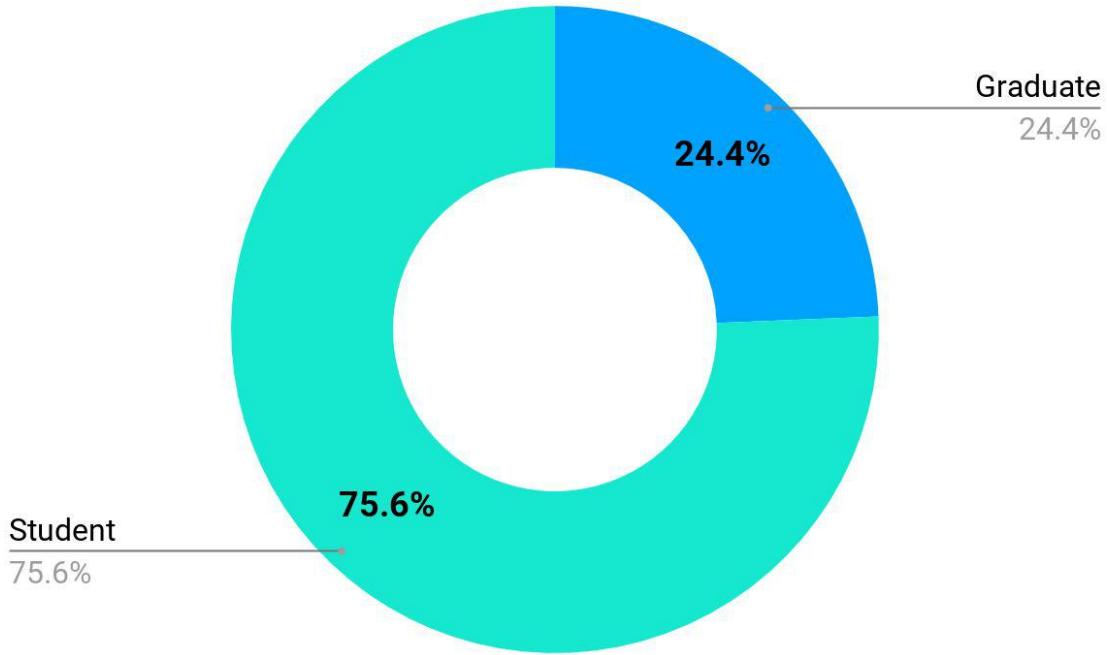

Visitor data

Contact Forum
Virtual event 2021

3079 visitors!

University students and graduates

36th CF event

1st time as
virtual event

50
exhibitors

CF
CONTACT FORUM

Degree completion

Students and graduates ratio in the event

Degree completion

Visitors' degree completion in %

1. Bachelor (50,5%)
2. Master (42,1%)
3. Upper secondary (3,6%)
4. Post-graduate (2,0%)
5. Other (1.9%)