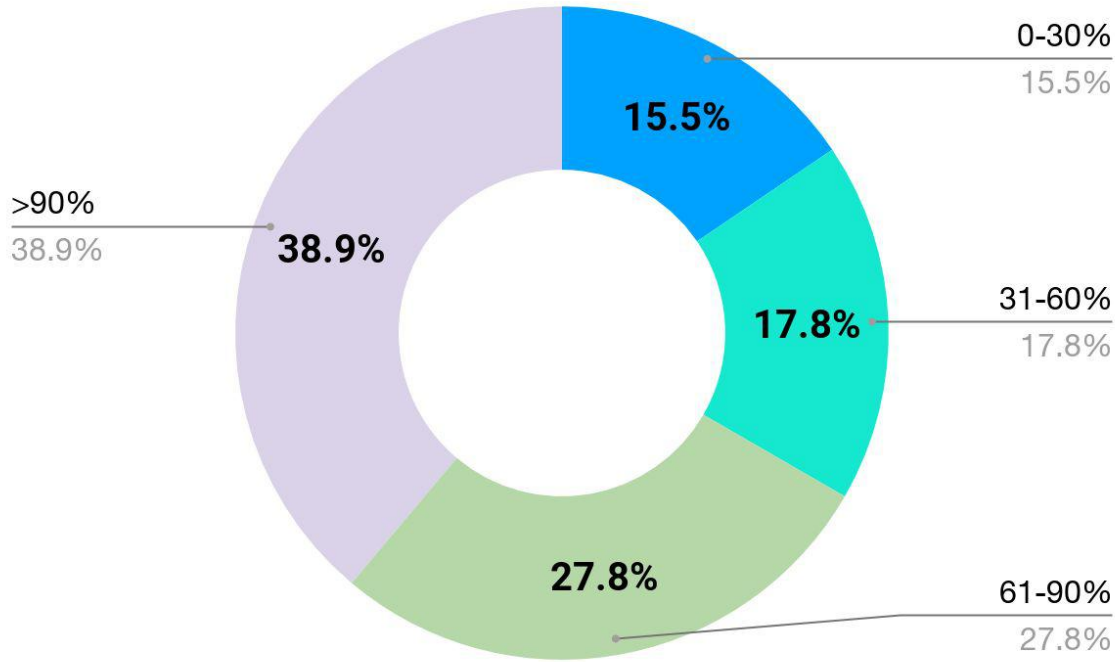

Visitor data

Contact Forum
Virtual event 2021

3079 visitors!

University students and graduates

36th CF event

1st time as
virtual event

50
exhibitors

CF
CONTACT FORUM

Degree completion

Students and graduates ratio in the event

Degree completion

Visitors' degree completion in %

1. Bachelor (50,5%)
2. Master (42,1%)
3. Upper secondary (3,6%)
4. Post-graduate (2,0%)
5. Other (1.9%)