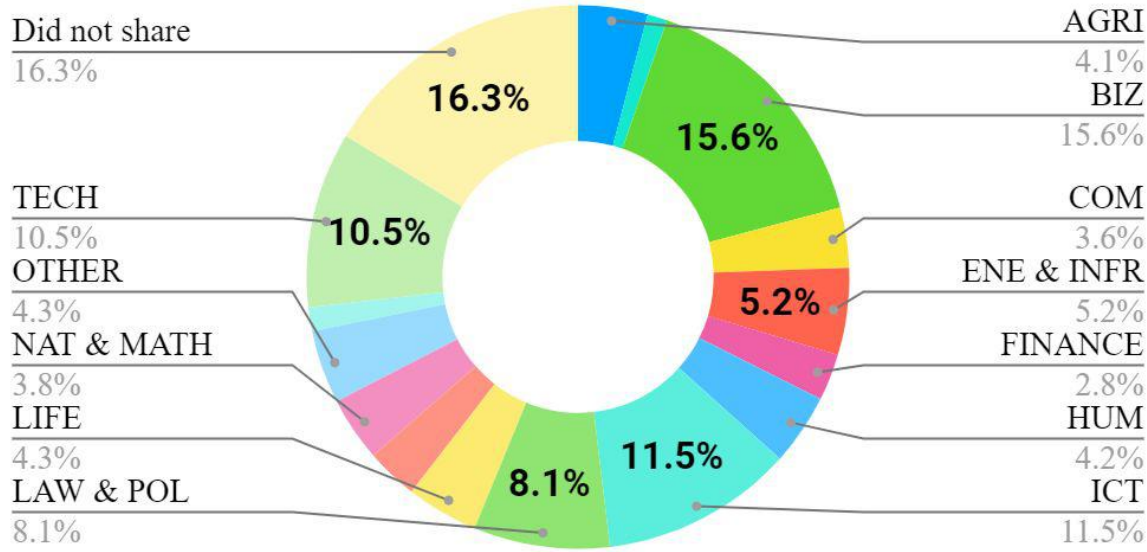

Visitor data

Contact Forum
Virtual event 2021

3079 visitors!

University students and graduates

36th CF event

1st time as
virtual event

50
exhibitors

CF
CONTACT FORUM

Degree completion

Students and graduates ratio in the event

Degree completion

Visitors' degree completion in %

1. Bachelor (50,5%)
2. Master (42,1%)
3. Upper secondary (3,6%)
4. Post-graduate (2,0%)
5. Other (1.9%)

Ongoing level of degree

Visitors in % from each represented university

Top 5 Universities:

1. University of Helsinki (31,1%)
2. Haaga-Helia (13,9%)
3. Metropolia (12,1%)
4. Aalto University (11,9%)
5. University of Tampere (8,3%)

Fields of studies in the CF 2021 event

Fields of studies represented by visitors

Top 3 fields of study

Based on visitor data

Business (15,6%)

BUSINESS, ECONOMICS AND MANAGEMENT

ICT (11,5%)

INFORMATION & COMMUNICATION TECH.