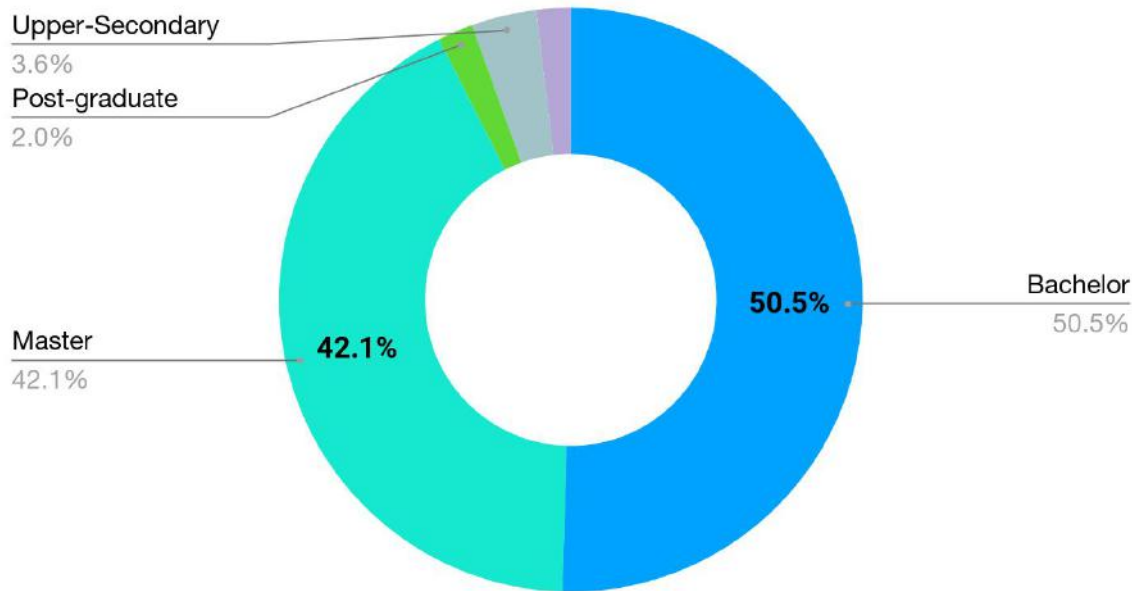

Visitor data

Contact Forum
Virtual event 2021

3079 visitors!

University students and graduates

36th CF event

1st time as
virtual event

50
exhibitors

CF
CONTACT FORUM

Degree completion

Students and graduates ratio in the event

Degree completion

Visitors' degree completion in %

1. Bachelor (50,5%)
2. Master (42,1%)
3. Upper secondary (3,6%)
4. Post-graduate (2,0%)
5. Other (1.9%)

Ongoing level of degree

Visitors in % from each represented university

Top 5 Universities:

1. University of Helsinki (31,1%)
2. Haaga-Helia (13,9%)
3. Metropolia (12,1%)
4. Aalto University (11,9%)
5. University of Tampere (8,3%)